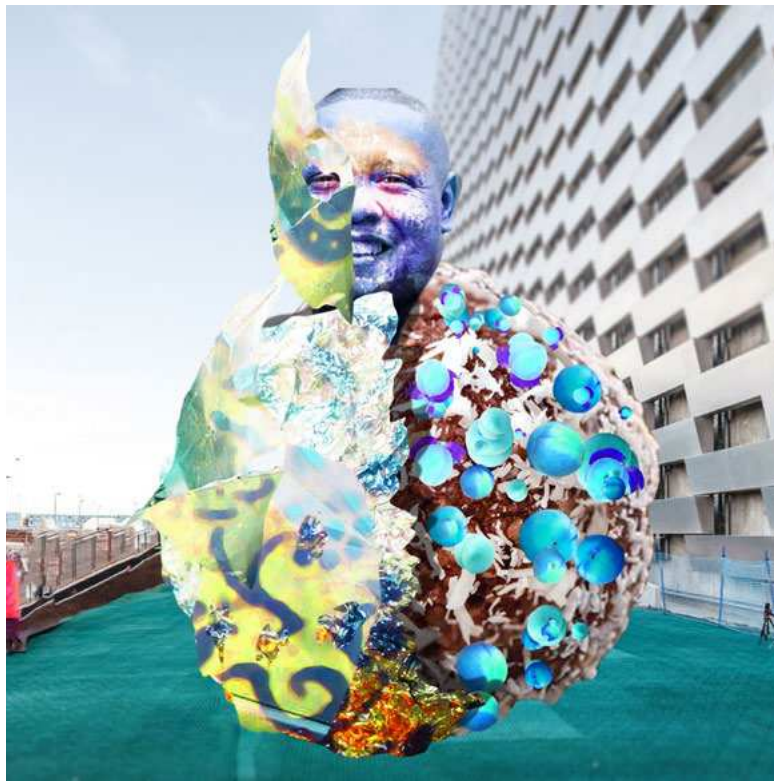

DUTCHESS ORCHID DROP A FROZEN OPERA BY JARED MADERE AND MATHIAS TOUBRO

**ROLLER AND BALLERINA
COSTUME SKETCHES**

**ROLLER EFFIGY
SKETCHES**

**SKETCH OF TOP
OF COPENHILL
DURING THE
OPERA WITH
AUDIENCE**

**SKETCH OF
BOTTOM OF
COPENHILL
DURING THE
OPERA WITH
AUDIENCE**

**SKETCH OF ENTIRE
COPENHILL SCENE DURING
OPERA PERFORMANCE
INCLUDING TAPESTRIES
LINING BOTH SIDES OF THE
HILL PATH**