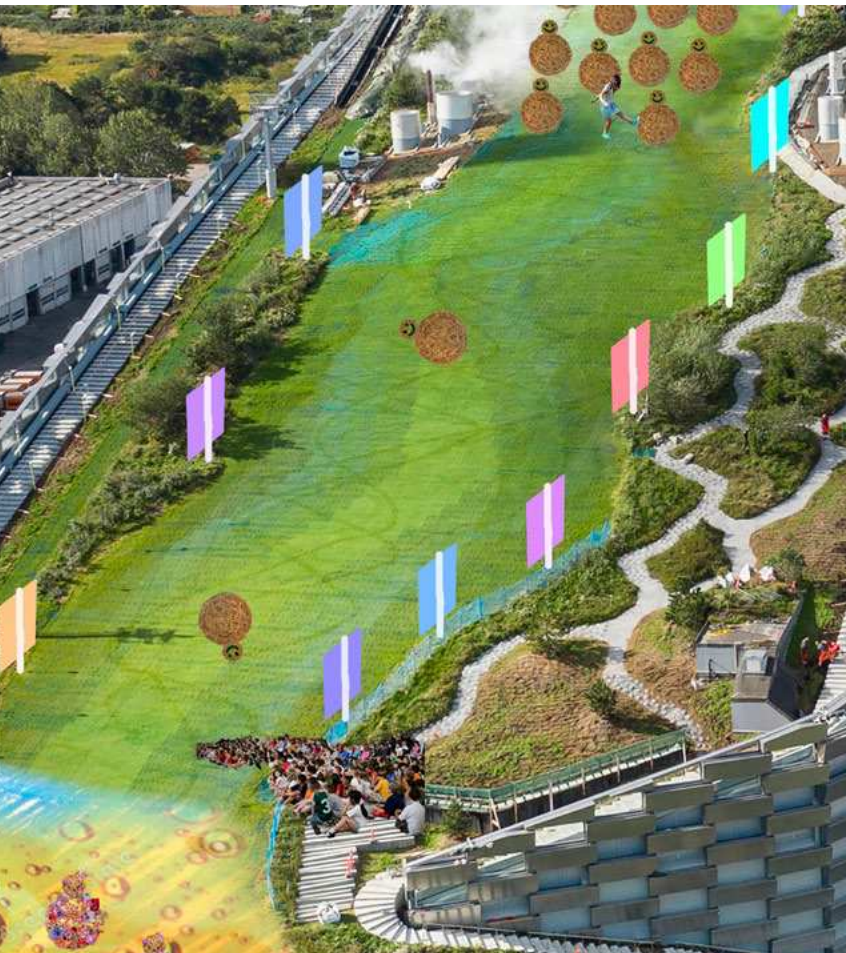

DUTCHESS ORCHID DROP A FROZEN OPERA BY JARED MADERE AND MATHIAS TOUBRO

**ROLLER AND BALLERINA
COSTUME SKETCHES**

**ROLLER EFFIGY
SKETCHES**

**SKETCH OF TOP
OF COPENHILL
DURING THE
OPERA WITH
AUDIENCE**

**SKETCH OF
BOTTOM OF
COPENHILL
DURING THE
OPERA WITH
AUDIENCE**

**SKETCH OF ENTIRE
COPENHILL SCENE DURING
OPERA PERFORMANCE
INCLUDING TAPESTRIES
LINING BOTH SIDES OF THE
HILL PATH**