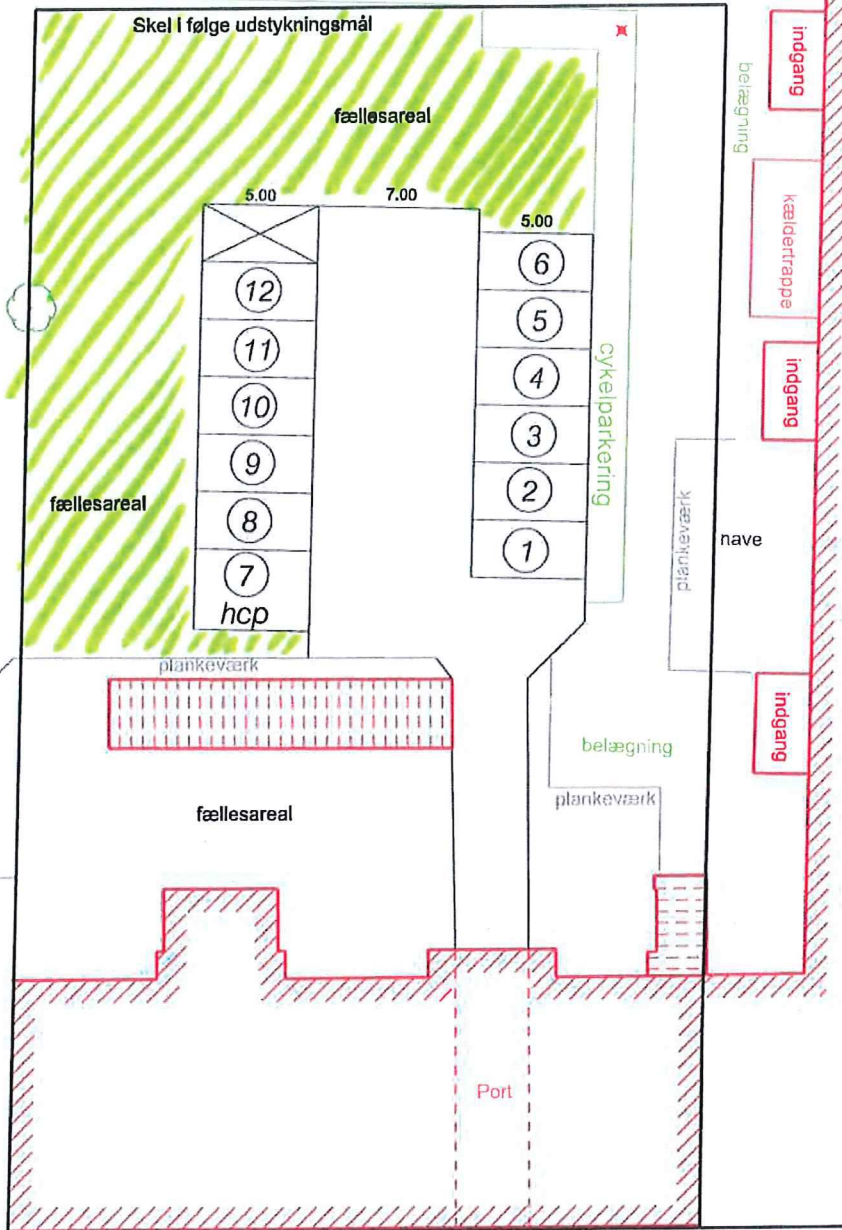

Signaturforklaring
 Jordstykke
 Optaget vej
 Byggesagsgrænser

© Geodatastyrelsen, © GST, © Københavns Kommune. Kort og data er vejledende

JAGTVED 101

SKRÅ FOTO

JAGTVEJ 101

- GOOGLE STREET VIEW FRA JAGTVEJ

The image is a screenshot of a Google Maps Street View page. The main view shows a street-level perspective of a multi-story brick building. The ground floor features several shops, including 'KUMPA', 'HUK HOTEL', and 'HUK BAR'. A silver car is parked on the street in front of the building, and a red van is parked further down. A tree stands in front of the building. The browser's address bar shows the URL: <https://www.google.dk/maps/place/Jagtvej+101,+2200+K%C3%86benhavn/@55.6957637,12.5505215,34.75y,296.64h,90v,data=!3m1!1e1!3m1!1s/see6>. The browser title is '62. Jagtvej - Google Maps'. The Windows taskbar at the bottom shows various application icons, including Internet Explorer, Google Chrome, and the Start button. The system tray in the bottom right corner shows the date and time as '08:07' and '20-04-2017'. The Google logo is visible in the bottom right corner of the map area.

The main content is a Street View image of a street in Copenhagen. The street is paved with cobblestones and has a metal railing on the left side. A dark blue car is parked on the right, and a teal car is parked on the left. A person is riding a bicycle in the distance. The buildings are multi-story brick structures. The sky is overcast. Handwritten text "JAGTVES 101" with an arrow pointing to the street name is visible in the upper part of the image.

At the bottom of the screenshot, there is a Windows taskbar with various application icons, including Internet Explorer, Google Chrome, and several utility programs. The system tray shows the date and time as 08:12 on 20-04-2018.

5987

plankeværk

belægning

 = ophold & leg

Jagtvej

Forslag 9 til 12 p-pladser.

Matr. nr. 6121 Udenbys Klædebo
Kvarter, København

Jagtvej 101, 2200 København