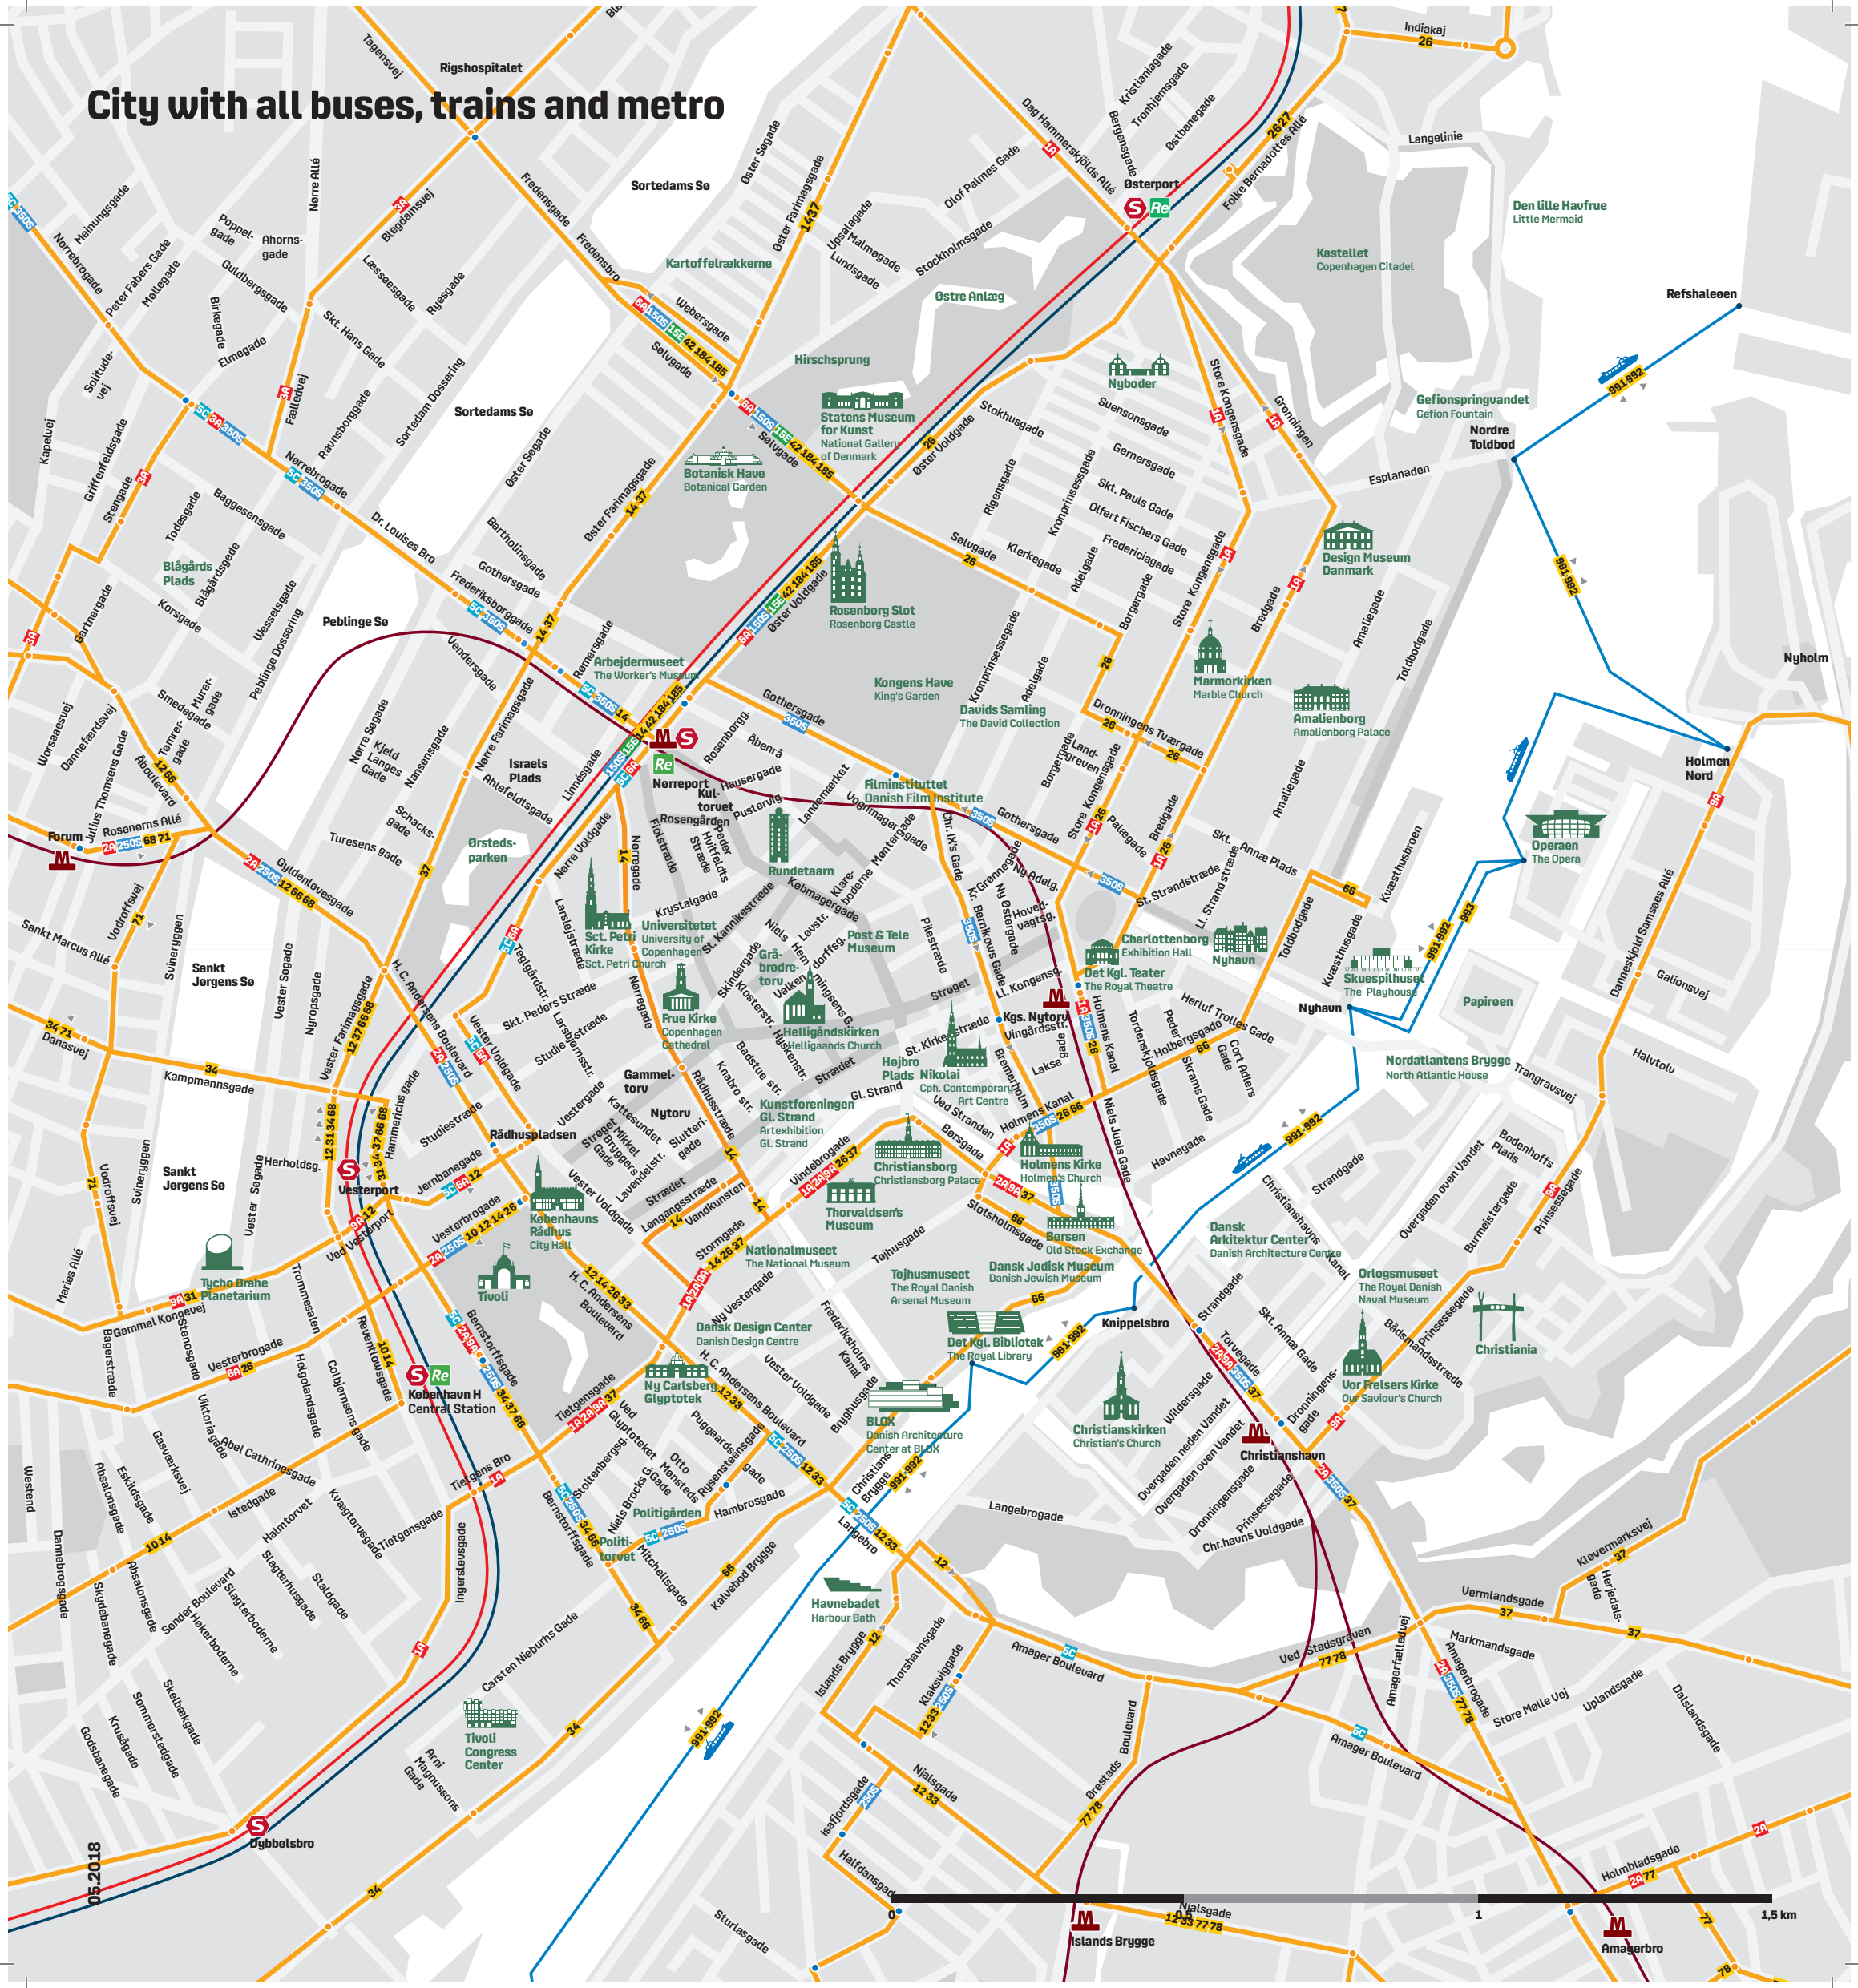

City with all buses, trains and metro

Trains, metro, C, A and S buses in Greater Copenhagen

05.2018