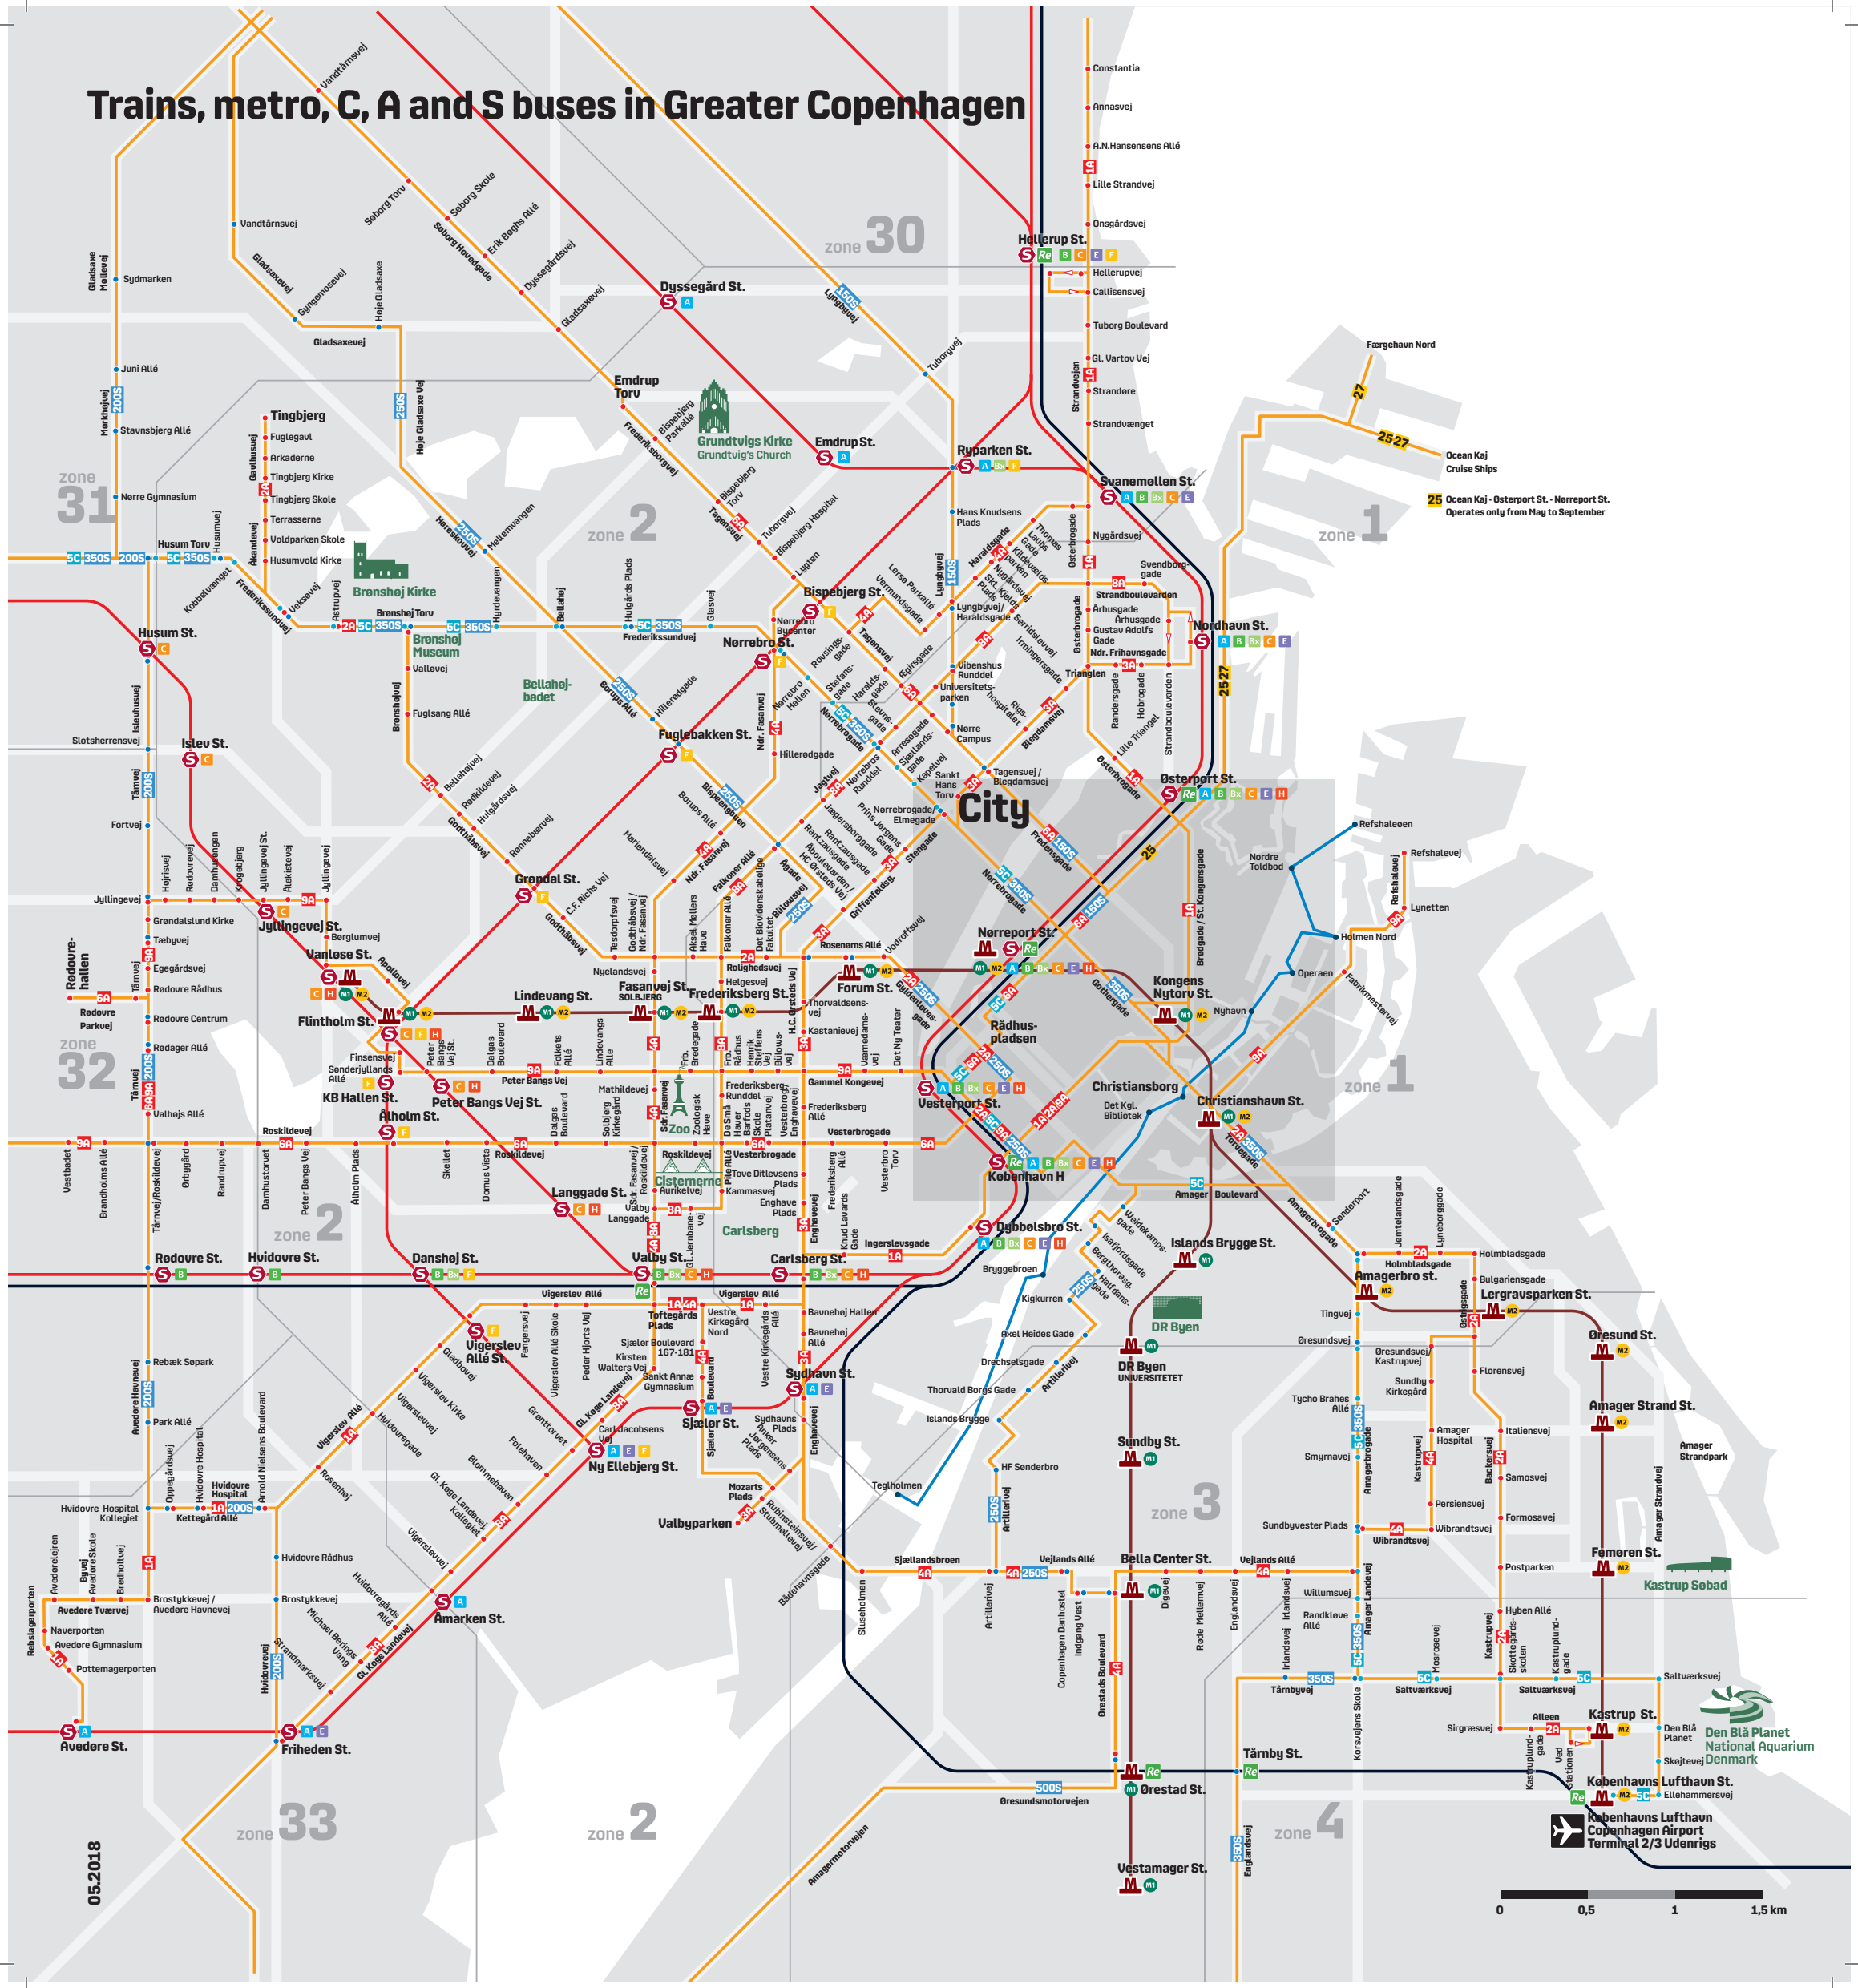

City with all buses, trains and metro

Trains, metro, C, A and S buses in Greater Copenhagen

05.2018