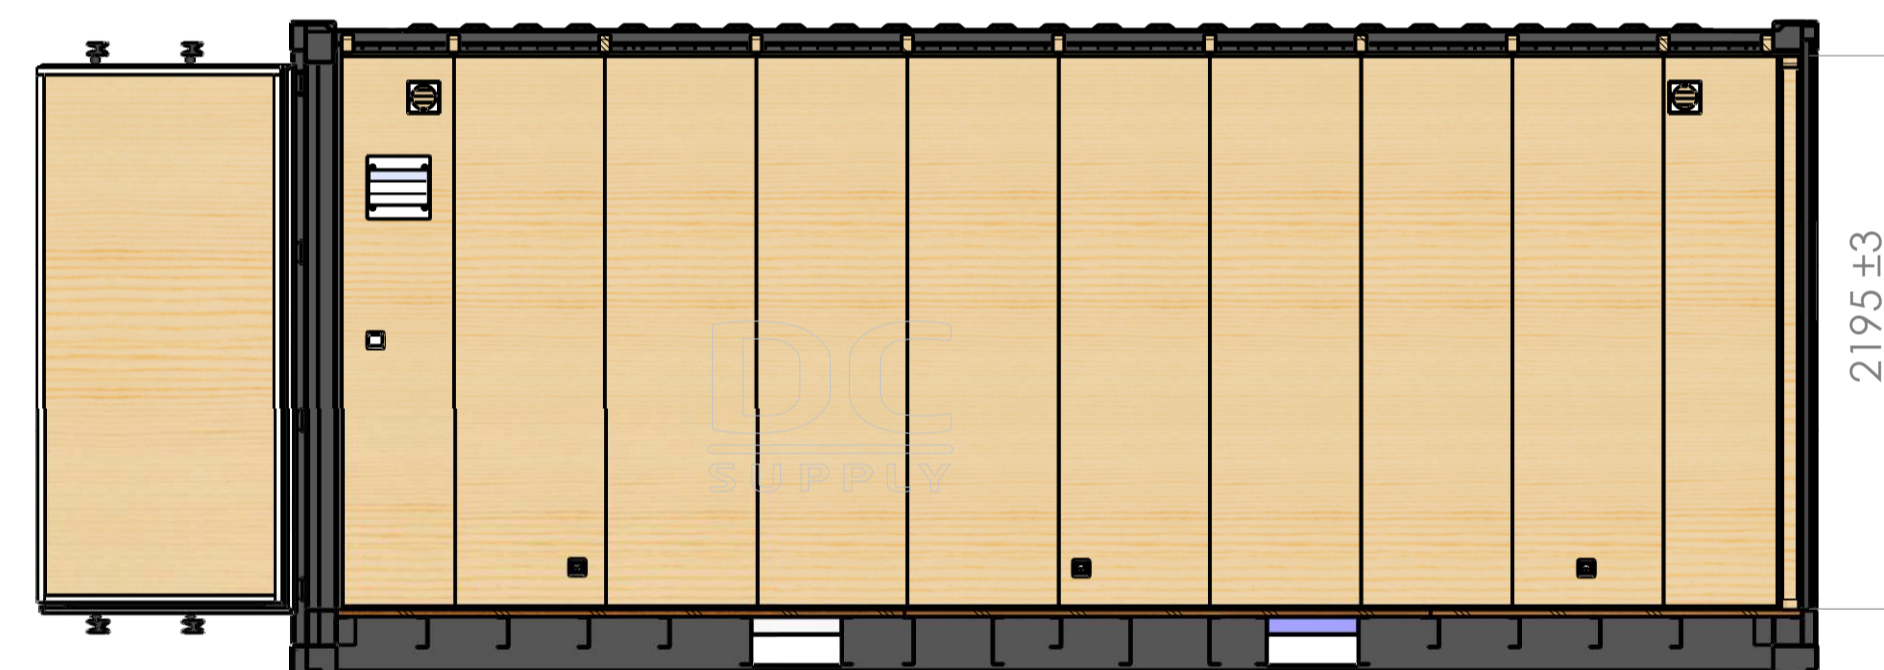

SECTION G-G
SCALE 1 : 30

DC
SUPPLY

SECTION F-F
SCALE 1 : 30

SECTION C-C
SCALE 1 : 30

SECTION E-E
SCALE 1 : 30

Aludørk 3/5

SECTION A-A
SCALE 1 : 30

Bygningsdele

Container 20ft sidedørscontainer sort.

Løft:
45x70 mm. reglar
70 mm. rockwool
15 mm. krydsfiner

Vægge:
45x70 mm. reglar
70 mm. rockwool
15 mm. krydsfiner

Gulv:
28 mm. krydsfiner (standard containergulv)

Løger (gavl):
15 mm. krydsfiner
Reglar 70x45 liggende
Rockwool 70 mm.
30x30x0,95 galvaniseret vinkel

Dørparti sort PVC

El:
32A 400V CEE indtag med videresløfning
Gruppetavle m. HPII og to stk. 10A grpper
Lyskinne i loft m. 4 stk. LED spots
4 stk. 230V udtag
1 stk. afbryder for loftlys

Warning

The contents of this document are subject to protection under the Danish Copyright Act, the Danish Marketing Practices Act, and the Danish Law on Business Secrets.
This document and the contents hereof, including but not limited to technical drawings, descriptions, procedures, models, and know-how, may only be used for purposes constituting the basis for the delivery and only subject to DC-Supply A/S's acceptance.
The information in this document may neither be referred to nor reproduced in full or in part outside the recipient's organization, and any form of distribution or disclosure of any contents hereof constitutes a gross violation of the Copyright Act, in particular.
On receipt of this document, the recipient accepts that any neglect of the above triggers an agreed penalty of 30% of the value of the offer underlying the document. Further, the right to claim damages and compensation pursuant to the general rules of Danish law is reserved.