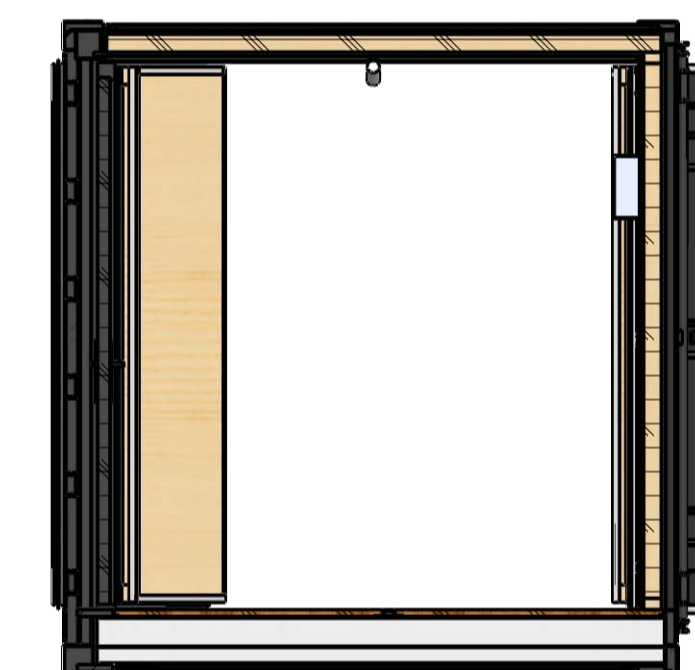

SECTION G-G
SCALE 1 : 30

DC
SUPPLY

SECTION F-F
SCALE 1 : 30

SECTION C-C
SCALE 1 : 30

SECTION E-E
SCALE 1 : 30

Aludørk 3/5

SECTION A-A
SCALE 1 : 30

Bygningsdele

Container 20ft sidedørscontainer sort.

Løft:
45x70 mm. reglar
70 mm. rockwool
15 mm. krydsfiner

Vægge:
45x70 mm. reglar
70 mm. rockwool
15 mm. krydsfiner

Gulv:
28 mm. krydsfiner (standard containergulv)

Løger (gavl):
15 mm. krydsfiner
Reglar 70x45 liggende
Rockwool 70 mm.
30x30x0,95 galvaniseret vinkel

Dørparti sort PVC

El:
32A 400V CEE indtag med videresløfning
Gruppetavle m. HPII og to stk. 10A grpper
Lyskinne i loft m. 4 stk. LED spots
4 stk. 230V udtag
1 stk. afbryder for loftlys

Warning

The contents of this document are subject to protection under the Danish Copyright Act, the Danish Marketing Practices Act, and the Danish Law on Business Secrets.
This document and the contents hereof, including but not limited to technical drawings, descriptions, procedures, models, and know-how, may only be used for purposes constituting the basis for the delivery and only subject to DC-Supply A/S's acceptance.
The information in this document may neither be referred to nor reproduced in full or in part outside the recipient's organization, and any form of distribution or disclosure of any contents hereof constitutes a gross violation of the Copyright Act, in particular.
On receipt of this document, the recipient accepts that any neglect of the above triggers an agreed penalty of 30% of the value of the offer underlying the document. Further, the right to claim damages and compensation pursuant to the general rules of Danish law is reserved.