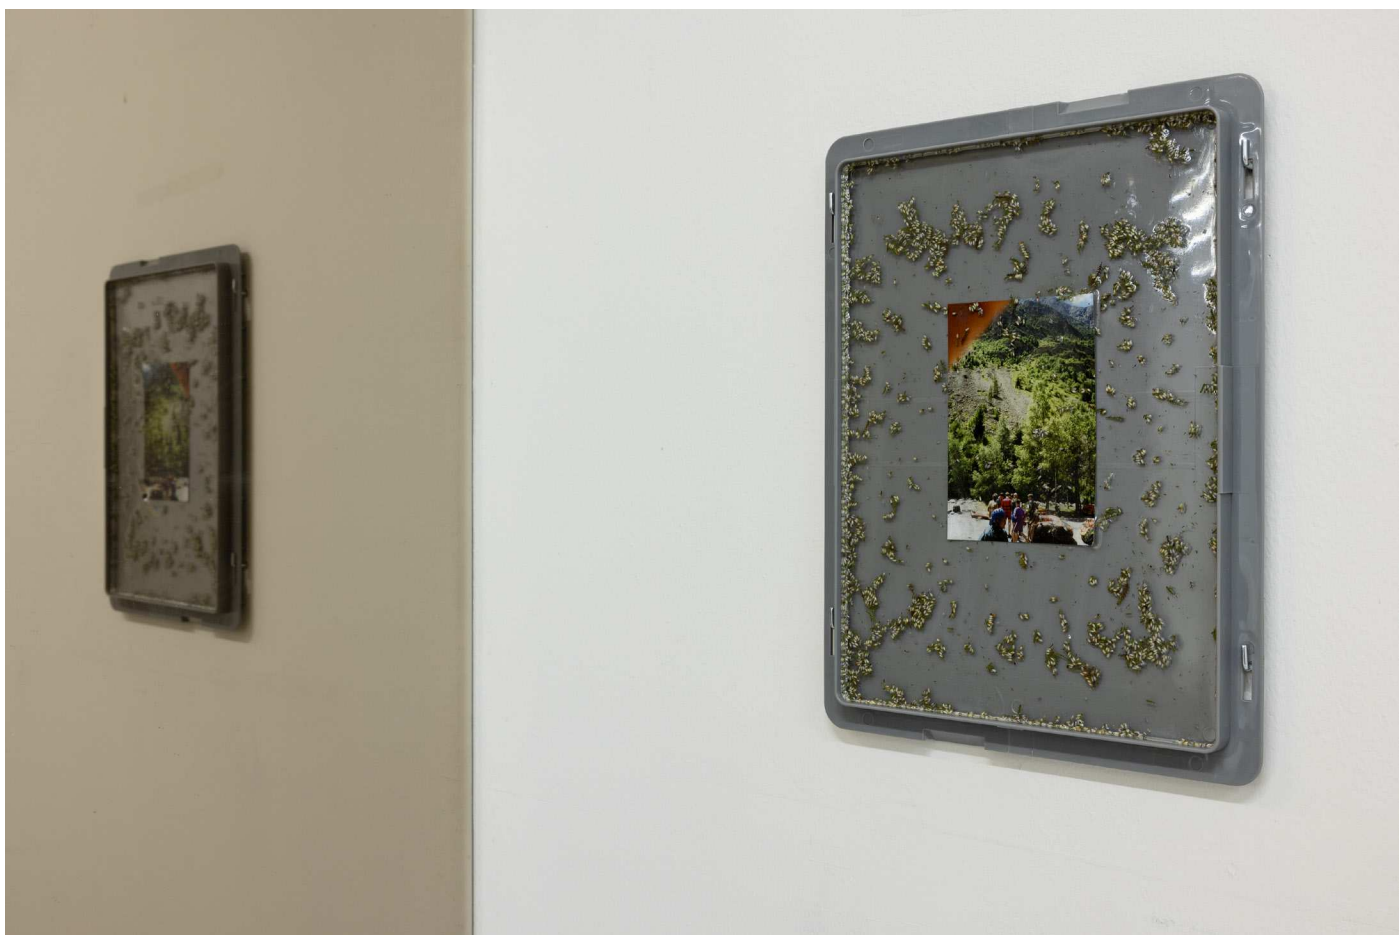

Welcome-home-husband-though-never-so-drunk  
Welcome-home-husband-though-never-so-drunk

159

41

9

5

7

2

167

*Garbage incinerator*, 2022, HD video, 00:03:00, see links for full video

*Blackout*, 2022, moving blankets, dimensions variable

L to R: *Jandri Express, 1664*, *Mute Stiffy, 2022*, c-print, bio-resin, Heather, acrylic, 30 x 40cm

*You want to play with the rocks?, 2022*, c-print, bio-resin, Heather, acrylic, 30 x 40cm

*Disruption*, 2022, aluminium tubing, mounting hardware, dimensions variable.

*Kaunertaler*, 2022, HD video, 00:10:00