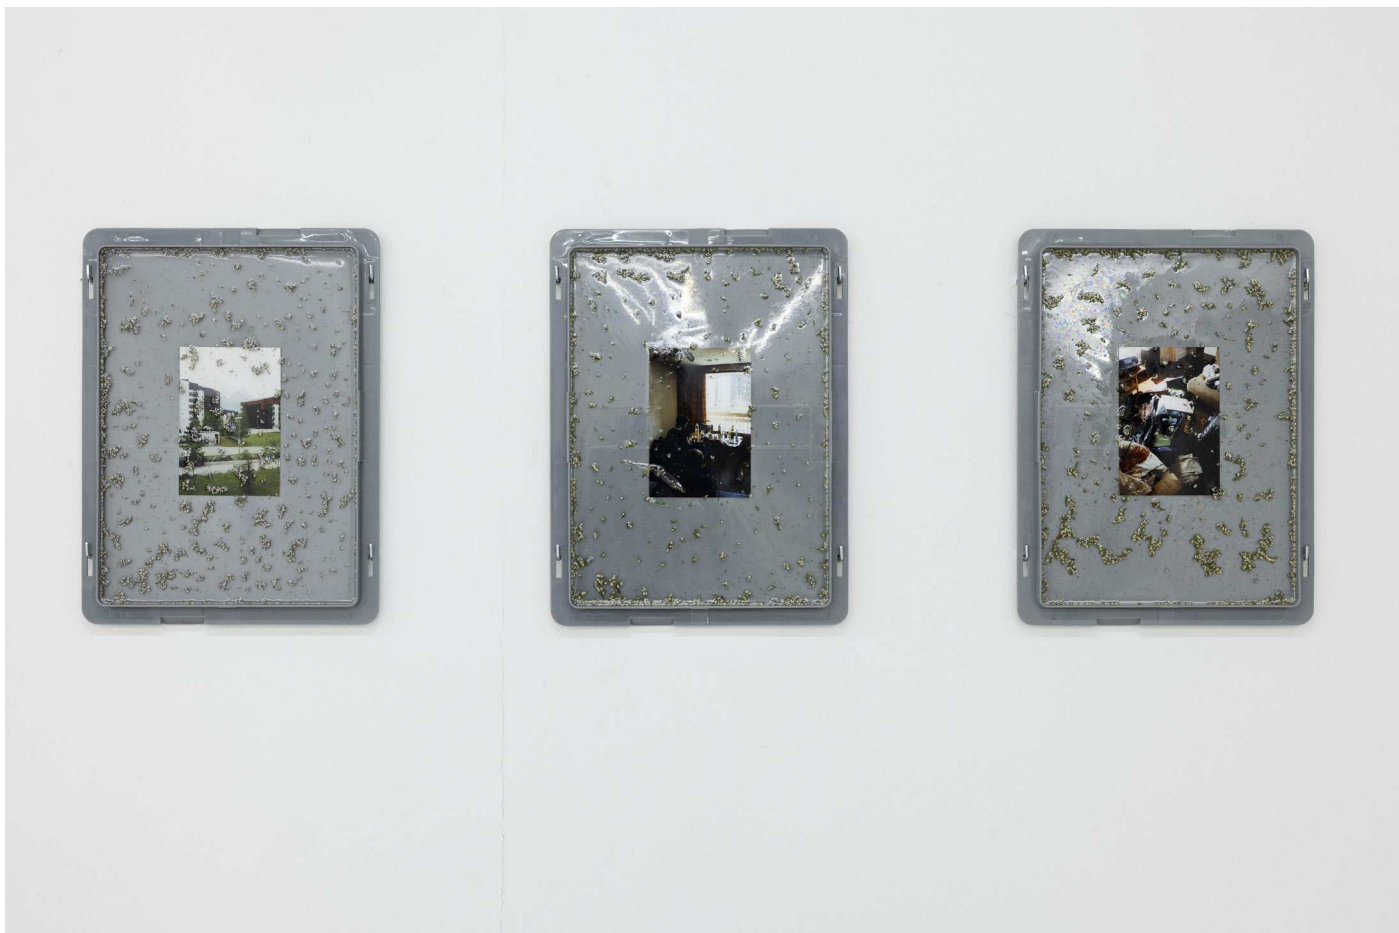

Welcome-home-husband-though-never-so-drunk  
Welcome-home-husband-though-never-so-drunk

159

41

9

5

7

2

167

*Garbage incinerator*, 2022, HD video, 00:03:00, see links for full video

*Blackout*, 2022, moving blankets, dimensions variable

L to R: *Jandri Express, 1664*, *Mute Stiffy, 2022*, c-print, bio-resin, Heather, acrylic, 30 x 40cm

*You want to play with the rocks?, 2022*, c-print, bio-resin, Heather, acrylic, 30 x 40cm

*Disruption*, 2022, aluminium tubing, mounting hardware, dimensions variable.

*Kaunertaler*, 2022, HD video, 00:10:00