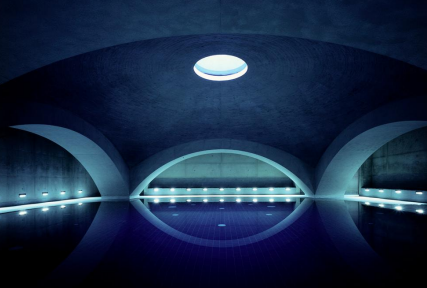

SVØMMEFACILITET & HAVNEBAD

PÅ PAPIRØEN

A panoramic view of a harbor bath in Copenhagen, Denmark. The foreground shows a large, dark blue swimming pool with several people swimming. In the background, a cityscape is visible, including a prominent dark, modern building and various other structures along the waterfront. The sky is clear and blue.

Inspiration fra
Valby Vandkulturhus

Motion, leg og bevægelse

Wellness / Fordybelse

Havnebad

**WOW-
EFFEKT**