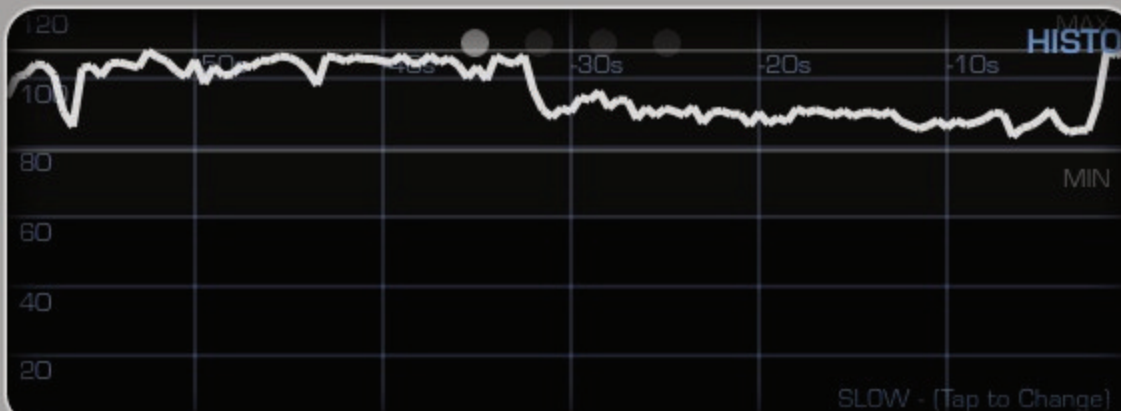

 Diesel Truck

PRO

8m:15s

AVG

MAX

100.6

106.7

108.0