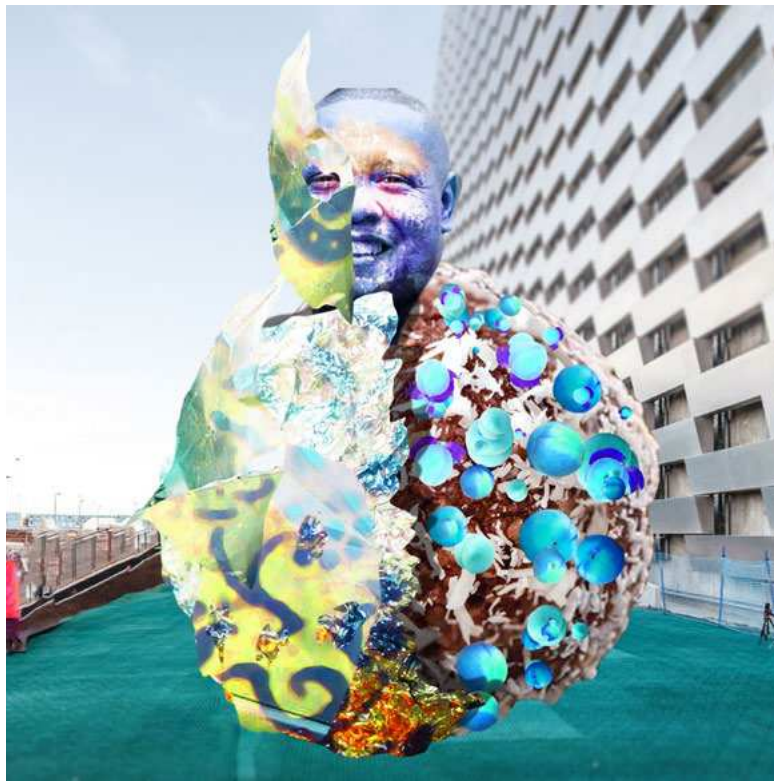

# DUTCHESS ORCHID DROP A FROZEN OPERA BY JARED MADERE AND MATHIAS TOUBRO

**ROLLER AND BALLERINA  
COSTUME SKETCHES**

**ROLLER EFFIGY  
SKETCHES**

**SKETCH OF TOP  
OF COPENHILL  
DURING THE  
OPERA WITH  
AUDIENCE**

**SKETCH OF  
BOTTOM OF  
COPENHILL  
DURING THE  
OPERA WITH  
AUDIENCE**

**SKETCH OF ENTIRE  
COPENHILL SCENE DURING  
OPERA PERFORMANCE  
INCLUDING TAPESTRIES  
LINING BOTH SIDES OF THE  
HILL PATH**